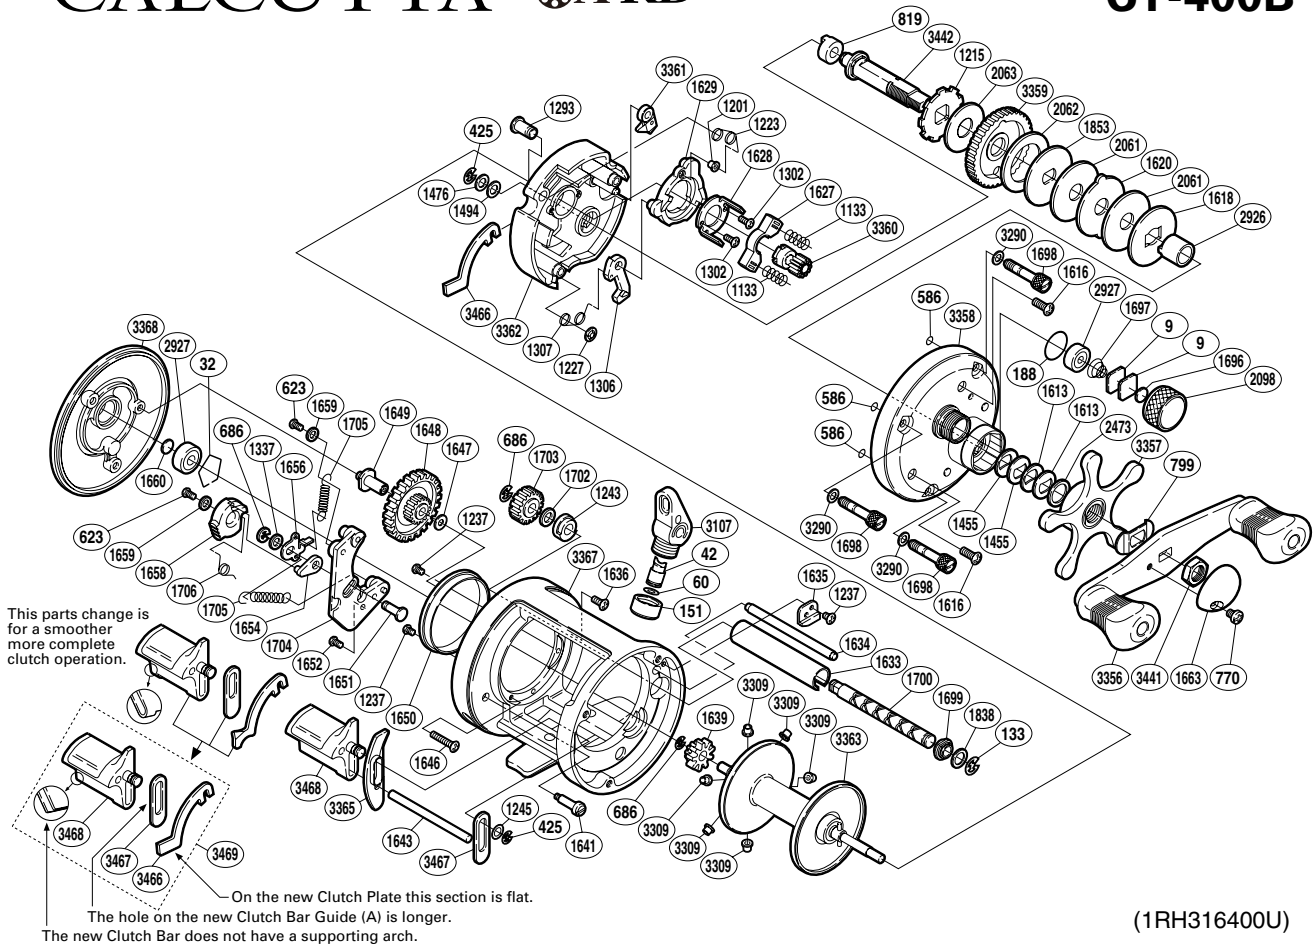

SHIMANO®

CALCUTTA ⚙️ A-RB

CT-400B

Part No.	Description	Part No.	Description	Part No.	Description
BNT0009	Cast Control Spacer	BNT1618	Key Washer	BNT1704	Click Plate
BNT0032	Bearing Retainer	BNT1620	Eared Washer	BNT1705	Click Spring
BNT0042	Line Guide Pawl	BNT1627	Yoke	BNT1706	Click Switch Spring
BNT0060	Spacer	BNT1628	Clutch Cam Retainer	BNT1838	Washer
BNT0133	E Lock	BNT1629	Clutch Cam	BNT1853	Key Washer
BNT0151	Pawl Cap	BNT1633	Level Wind Guard	BNT2061	Drag Washer
BNT0188	O Ring	BNT1634	Level Wind Guide	BNT2062	Drag Washer
BNT0425	E Lock	BNT1635	Worm Bushing A Retainer	BNT2063	Drag Washer
BNT0586	O Ring	BNT1636	Screw	BNT2098	Cast Control Cap
BNT0623	Screw	BNT1639	Idle Gear A / Click Gear	BNT2473	Star Drag Spacer
BNT0686	E Lock	BNT1641	Side Plate Bolt	BNT2926	Roller Clutch Inner Tube
BNT0770	Screw	BNT1643	Clutch Bar Support	BNT2927	Ball Bearing
BNT0799	Friction Washer	BNT1646	Screw	BNT3107	Line Guide
BNT0819	Drive Shaft Bushing	BNT1647	Washer	BNT3290	Washer
BNT1133	Yoke Spring	BNT1648	Idle Gear B	BNT3309	Brake Collar
BNT1201	Retractor Spring Collar	BNT1649	Idle Gear Shaft	BNT3356	Handle Assembly
BNT1215	Anti-Reverse Ratchet	BNT1650	Brake Ring	BNT3357	Star Drag
BNT1223	Retractor Spring	BNT1651	Click Shaft	BNT3358	Right Side Plate
BNT1227	Push Nut (SPN-2)	BNT1652	Screw	BNT3359	Drive Gear
BNT1237	Screw	BNT1654	Click Link	BNT3360	Pinion Gear
BNT1243	Worm Bushing B	BNT1656	Click Pawl	BNT3361	Anti-Reverse Pawl
BNT1245	Spacer	BNT1658	Click Switch	BNT3362	Set Plate
BNT1293	Retractor Spring Pin	BNT1659	Lock Washer	BNT3363	Spool Assembly
BNT1302	Screw	BNT1660	Spacer B	BNT3365	Clutch Bar Guide B
BNT1306	Clutch Pawl	BNT1663	Handle Nut Plate	BNT3367	One-Piece Frame
BNT1307	Clutch Pawl Spring	BNT1696	Cast Control Spacer B	BNT3368	Left Side Plate
BNT1337	Spacer	BNT1697	Spool Tension Spring	BNT3441	Handle Nut
BNT1455	Drag Spring Washer H	BNT1698	Side Plate Bolt	BNT3442	Drive Shaft
BNT1476	Spacer	BNT1699	Worm Bushing A	BNT3466	Clutch Plate
BNT1494	Washer	BNT1700	Worm Shaft	BNT3467	Clutch Bar Guide A
BNT1613	Drag Spring Washer L	BNT1702	Washer	BNT3468	Quick-Fire II Clutch Bar
BNT1616	Screw	BNT1703	Idle Gear C	BNT3469	Clutch Bar Set